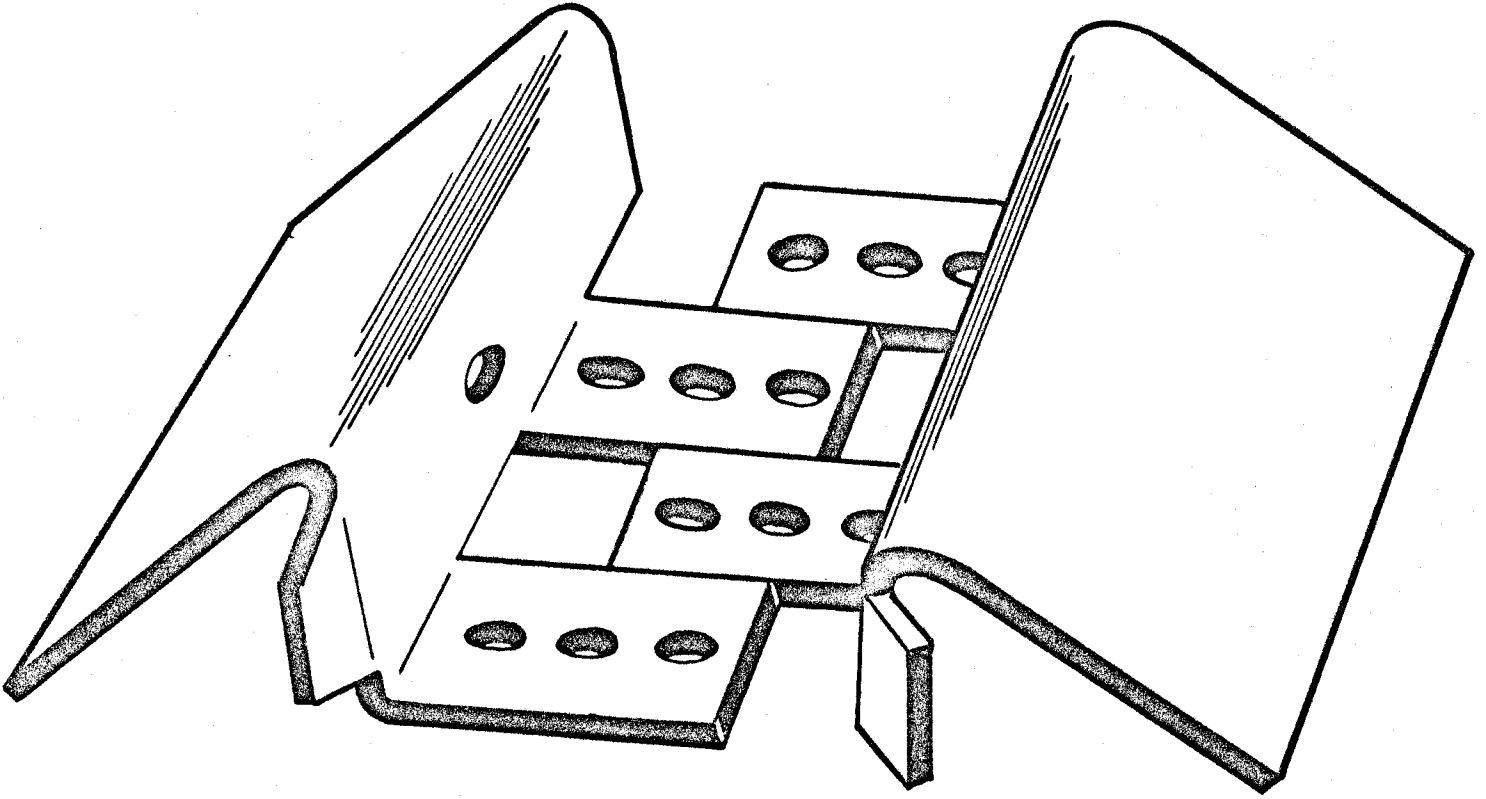

#322 FLOOR GUIDE (Aluminum Finish)

PACKED: Bulk, no fasteners

Shipping Weight 6 lbs., 8 oz
(per pair)