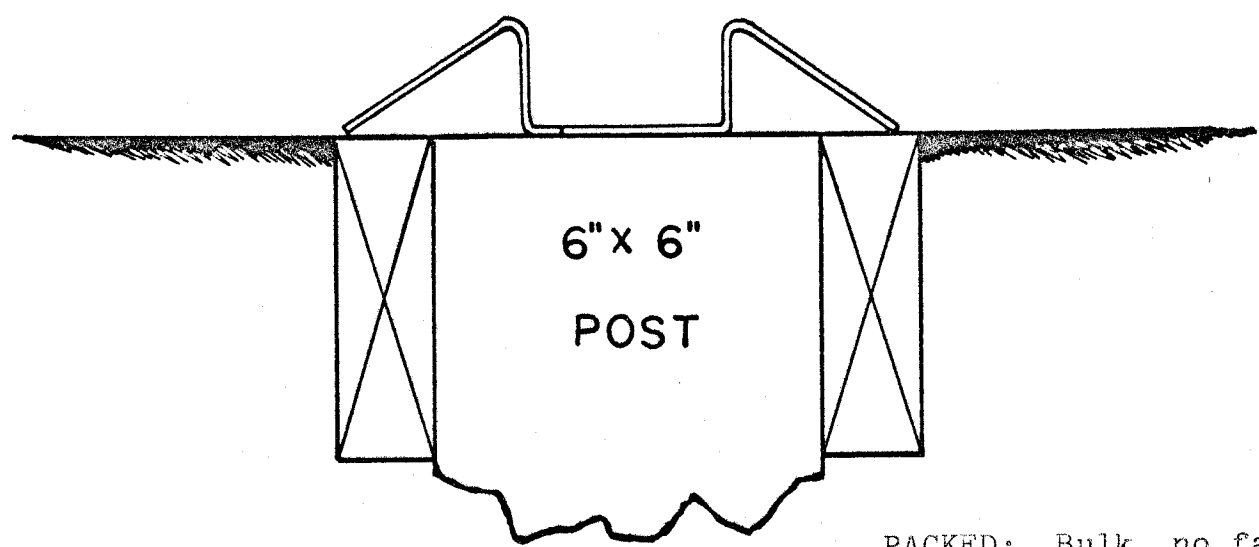

#322 FLOOR GUIDE (Aluminum Finish)

PACKED: Bulk, no fasteners

Shipping Weight 6 lbs., 8 oz
(per pair)