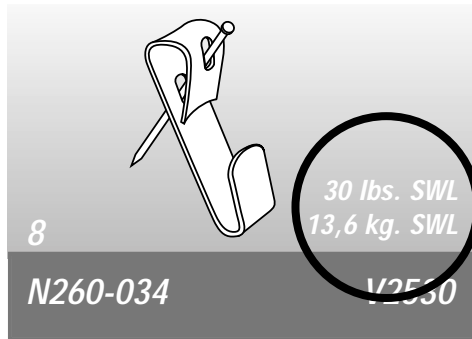

The Most Widely Used Assortment Of Household Hangers Is Now Available From National!

National's Household Hangers and related hardware are perfect for any room in your home. Pictures, plaques, mirrors, plates, signs and posters, are easily secured in place with our vast assortment of everyday hangers. An added feature is the unique resealable package which allows storage of unused product for later use. All hanger packages are clearly marked with safe working load (SWL) limitations so you can be sure your using the right hanger for the right job.