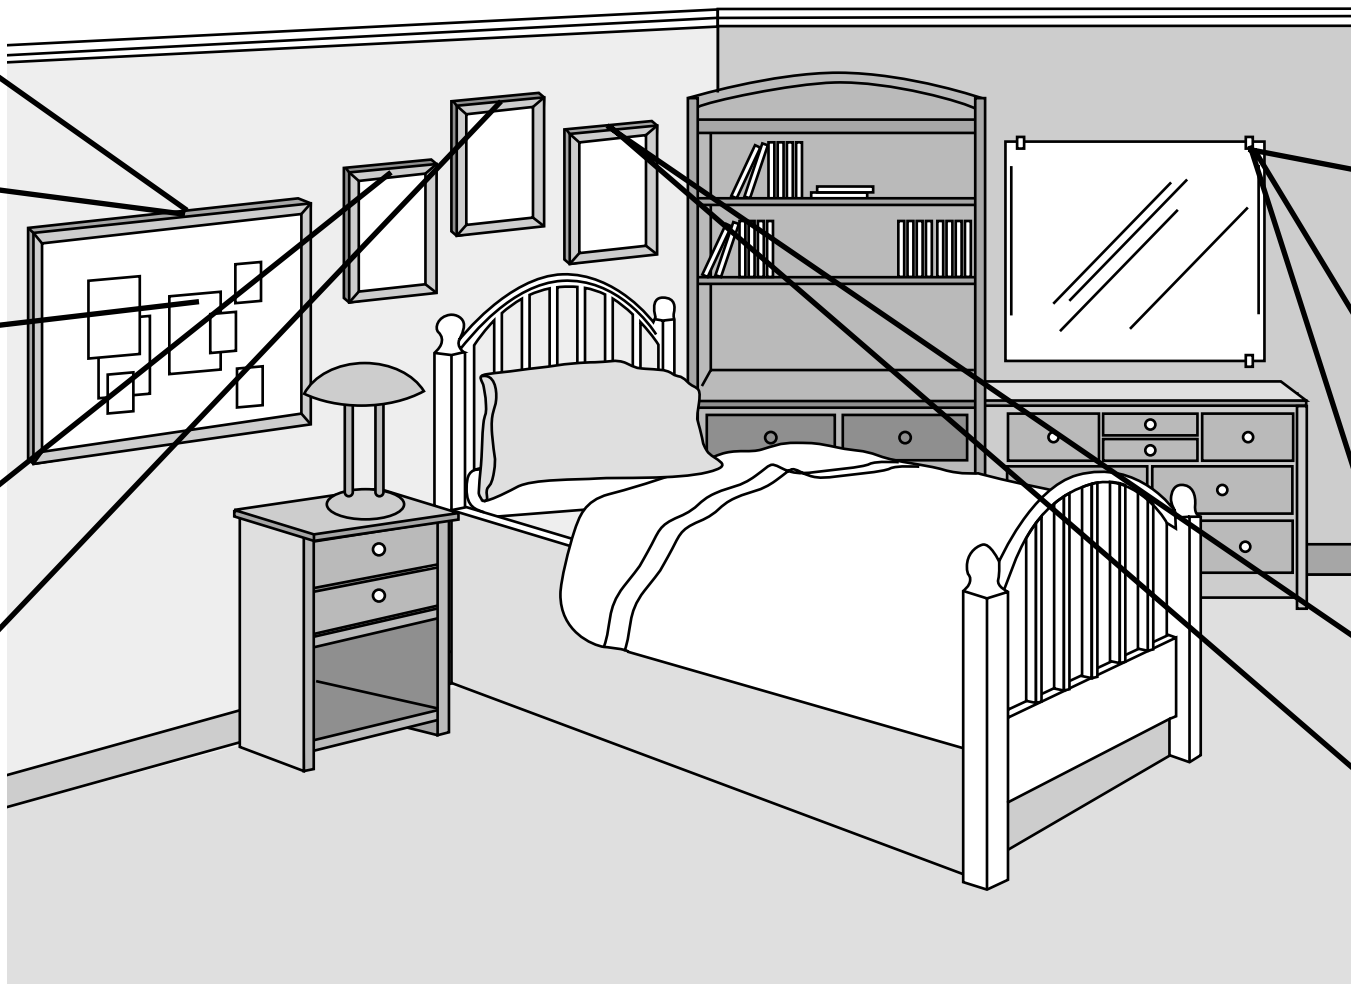

Additional Household Hanger Products

2530/2531 Picture Hanger
National offers a complete line of picture hangers in weight capacities from 5 - 100 lbs. Also available in assortment pack. Brass finish.

2527 D-Ring Hanger
Mounts to objects being hung. Wide variety of applications. 35 lb. weight capacity.

2501/2502 Thumb Tack
2503/2504 Push Pin
Tacks and Push Pins have a variety of uses and come in assorted colors and finishes.

2534 1-Step Hanger
Simple installation. No loose parts. Available in assortment pack V2535. 40 and 60 lb. weight capacity.

Decorative Push Pin Hangers
2507 Fleur de lis Push Pin Hanger
2508 Rose Push Pin Hanger
2506 Colonial Push Pin Hanger
No tools needed for installation. Brass and antique brass finish available. 10 lb. weight capacity.

2505 Push Pin Hanger
Brass finish. 20 lb. weight capacity.

2550 Hardwall Hanger
For use on mortar joints, cinder blocks, concrete, softstone and hardwood. 15 and 25 lb. weight capacity.